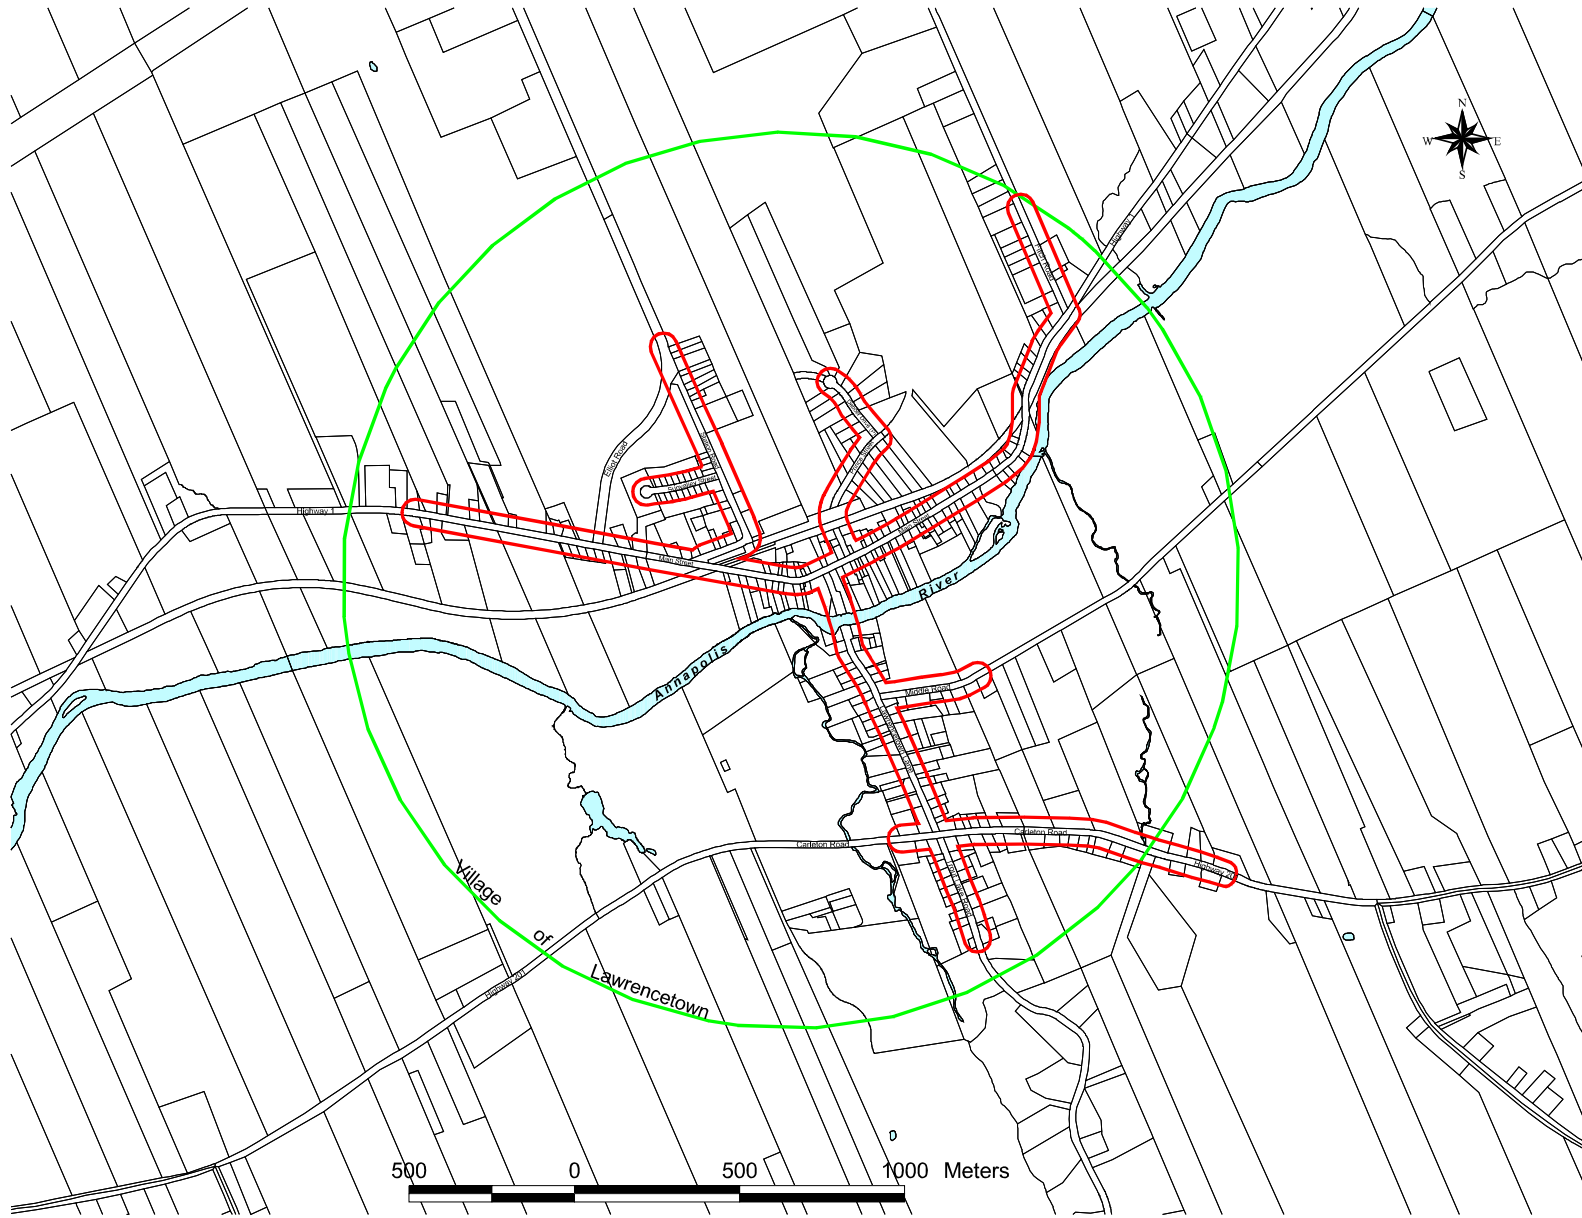

Legend
 Serviced Area Boundary

Subdivision By-law
**Municipality of
Annapolis County**
Schedule "I"
**Carleton Corner &
Church Street
Serviced Area**

Legend
 Serviced Area Boundary

500 0 500 1000 Meters

Subdivision By-law
**Municipality of
Annapolis County**
Schedule "K"
**Deep Brook
Serviced Area**

Legend

 Serviced Area Boundary

COUNTY OF ANNAPOLIS

Subdivision By-law
**Municipality of
 Annapolis County**
 Schedule "L"
**Granville Ferry
 Serviced Area**

Legend
 Serviced Area Boundary

Subdivision By-law
**Municipality of
Annapolis County**
Schedule "M"
**Lawrencetown
Serviced Area**

Legend
 Serviced Area Boundary

Subdivision By-law
**Municipality of
 Annapolis County**
 Schedule "N"
**Lequille
 Serviced Area**

Legend
 Serviced Area Boundary

Subdivision By-law
**Municipality of
Annapolis County**
Schedule "O"
**Nictaux
Serviced Area**

Legend
 Serviced Area Boundary