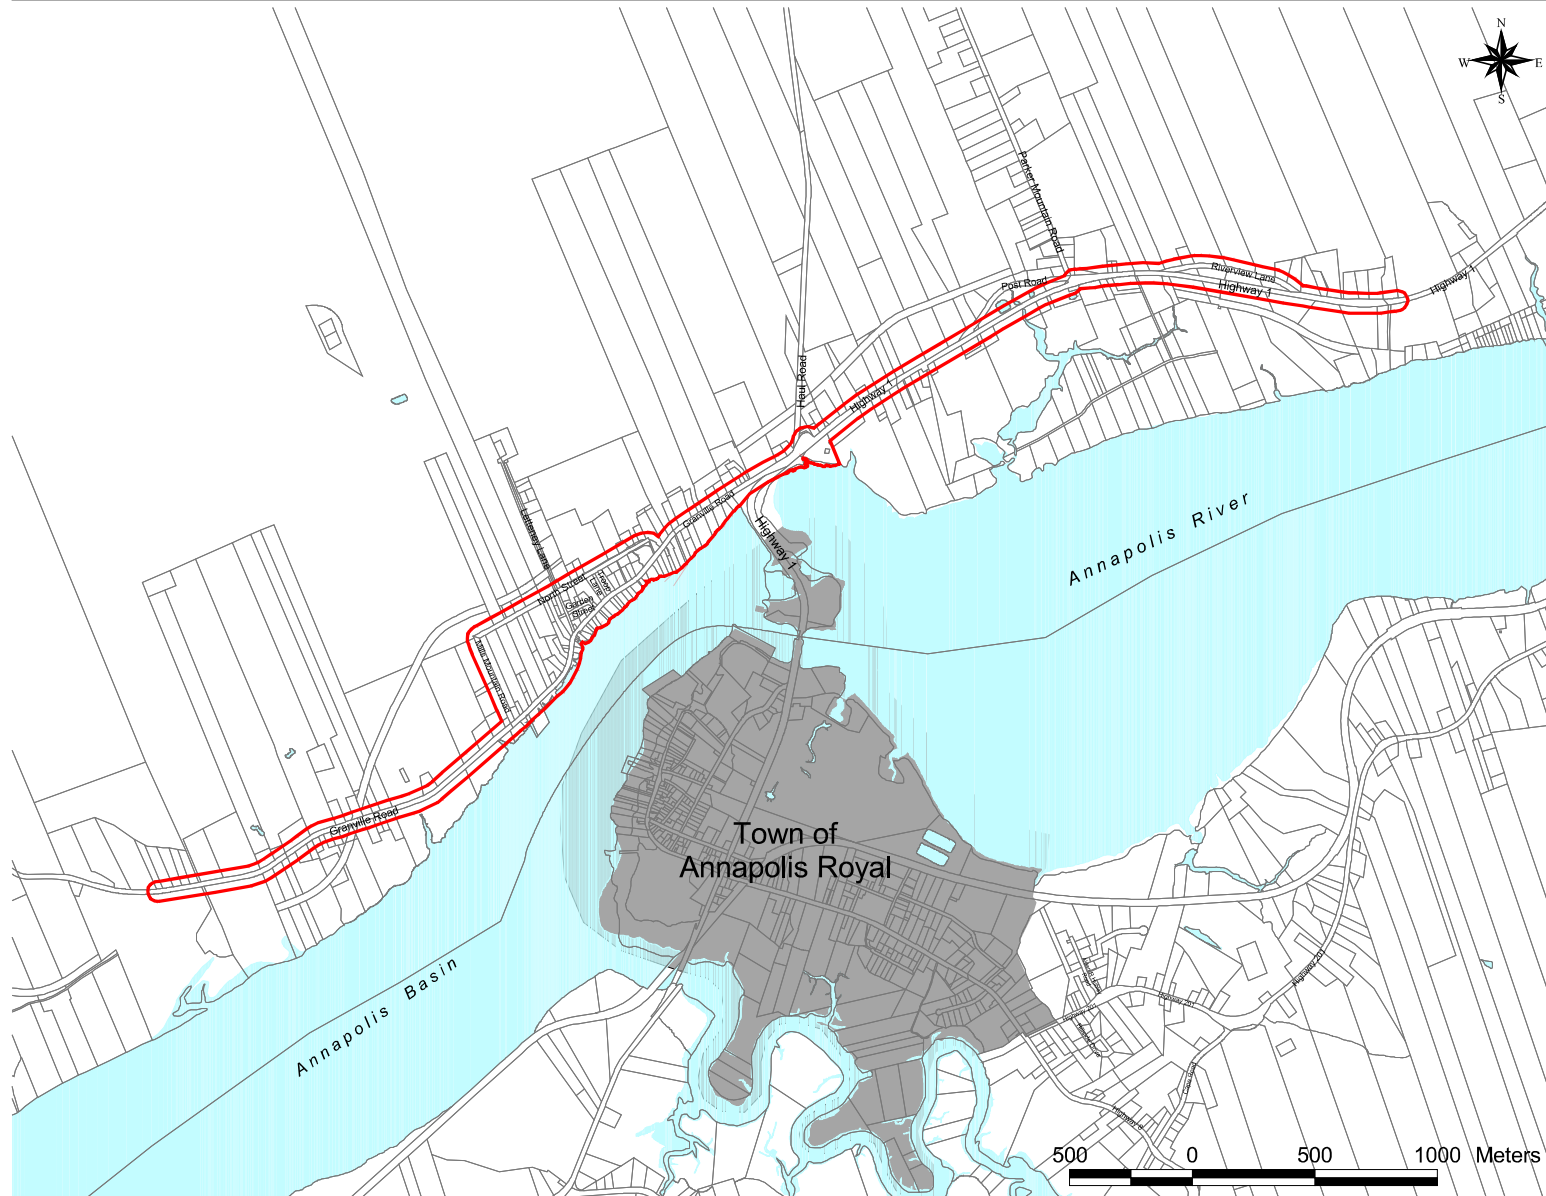

Subdivision By-law
**Municipality of
Annapolis County**
Schedule "L"
**Granville Ferry
Serviced Area**

Legend
Serviced Area Boundary