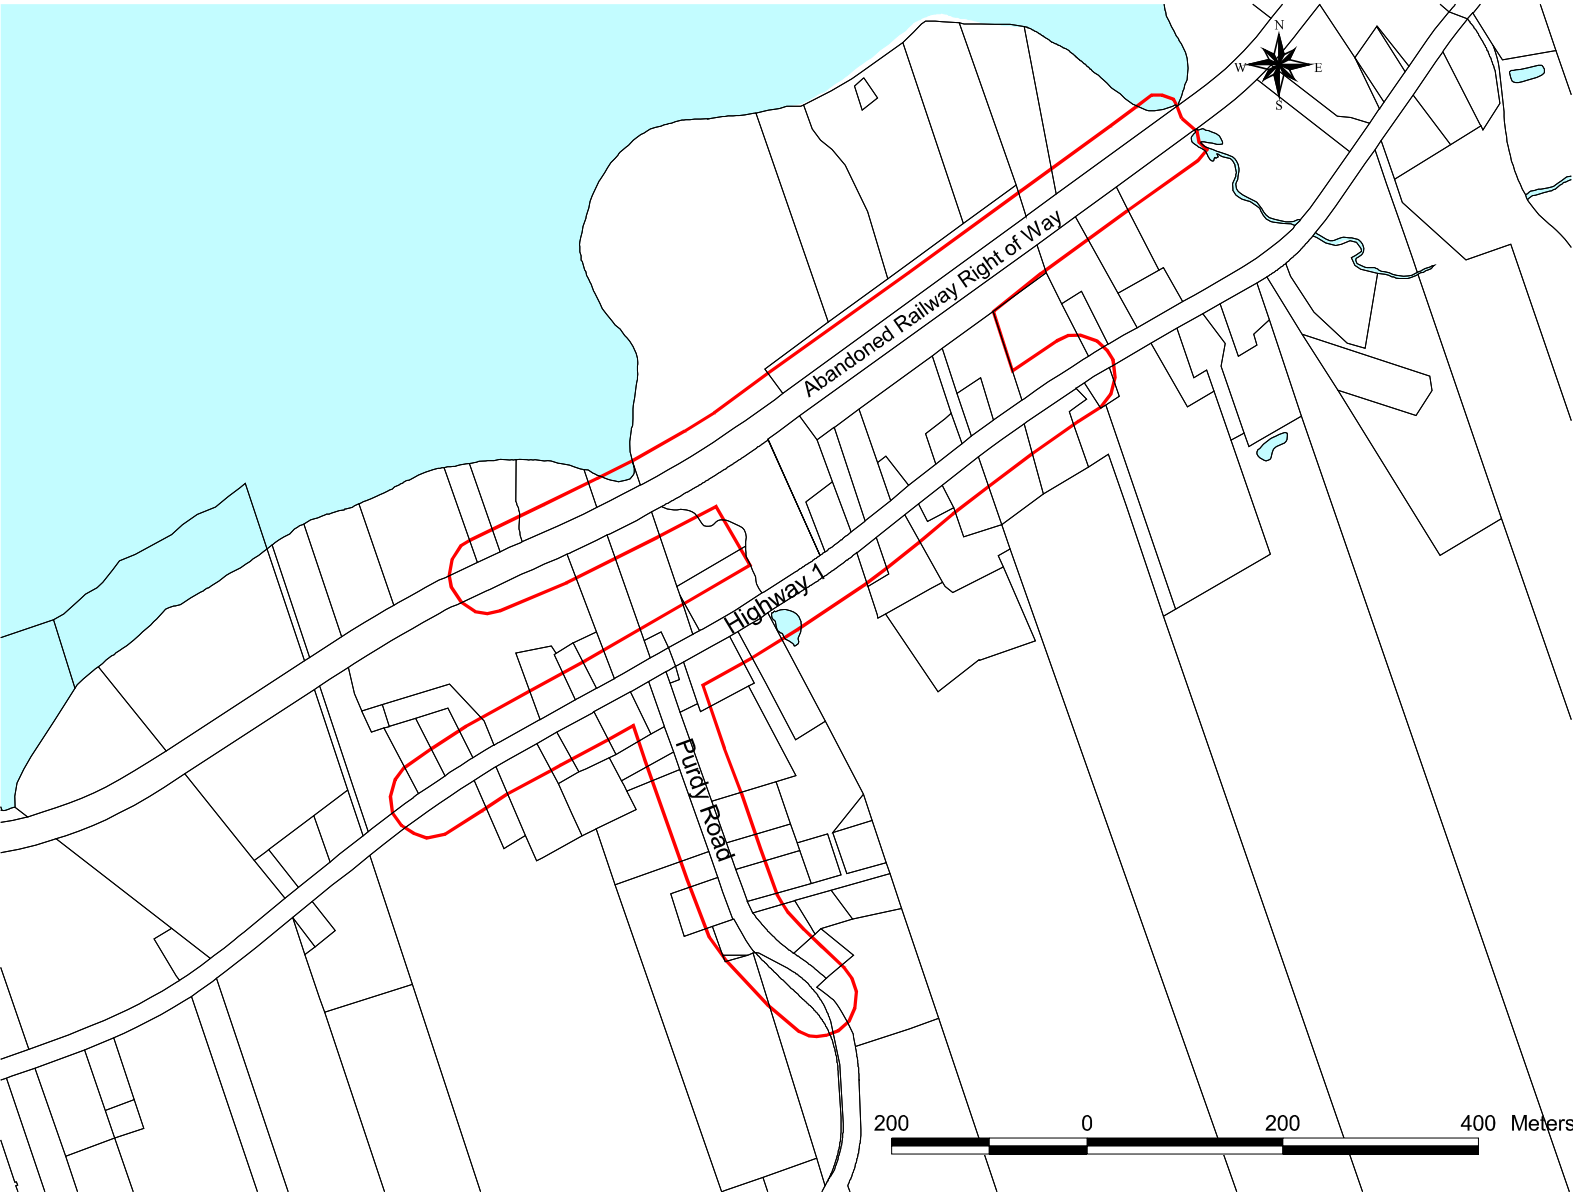

Subdivision By-law
**Municipality of
Annapolis County**
Schedule " G"
**Bear River
Served Area**

Legend

 Served Area Boundary

COUNTY OF ANNAPOLIS

Subdivision By-law
**Municipality of
Annapolis County**
Schedule "H"
**Brooklyn Road
Serviced Area**

Legend
 Serviced Area Boundary

Subdivision By-law
**Municipality of
Annapolis County**
Schedule "I"
**Carleton Corner &
Church Street
Serviced Area**

Legend
 Serviced Area Boundary

500 0 500 1000 Meters

Subdivision By-law
**Municipality of
Annapolis County**
Schedule "K"
**Deep Brook
Serviced Area**

Legend
 Serviced Area Boundary