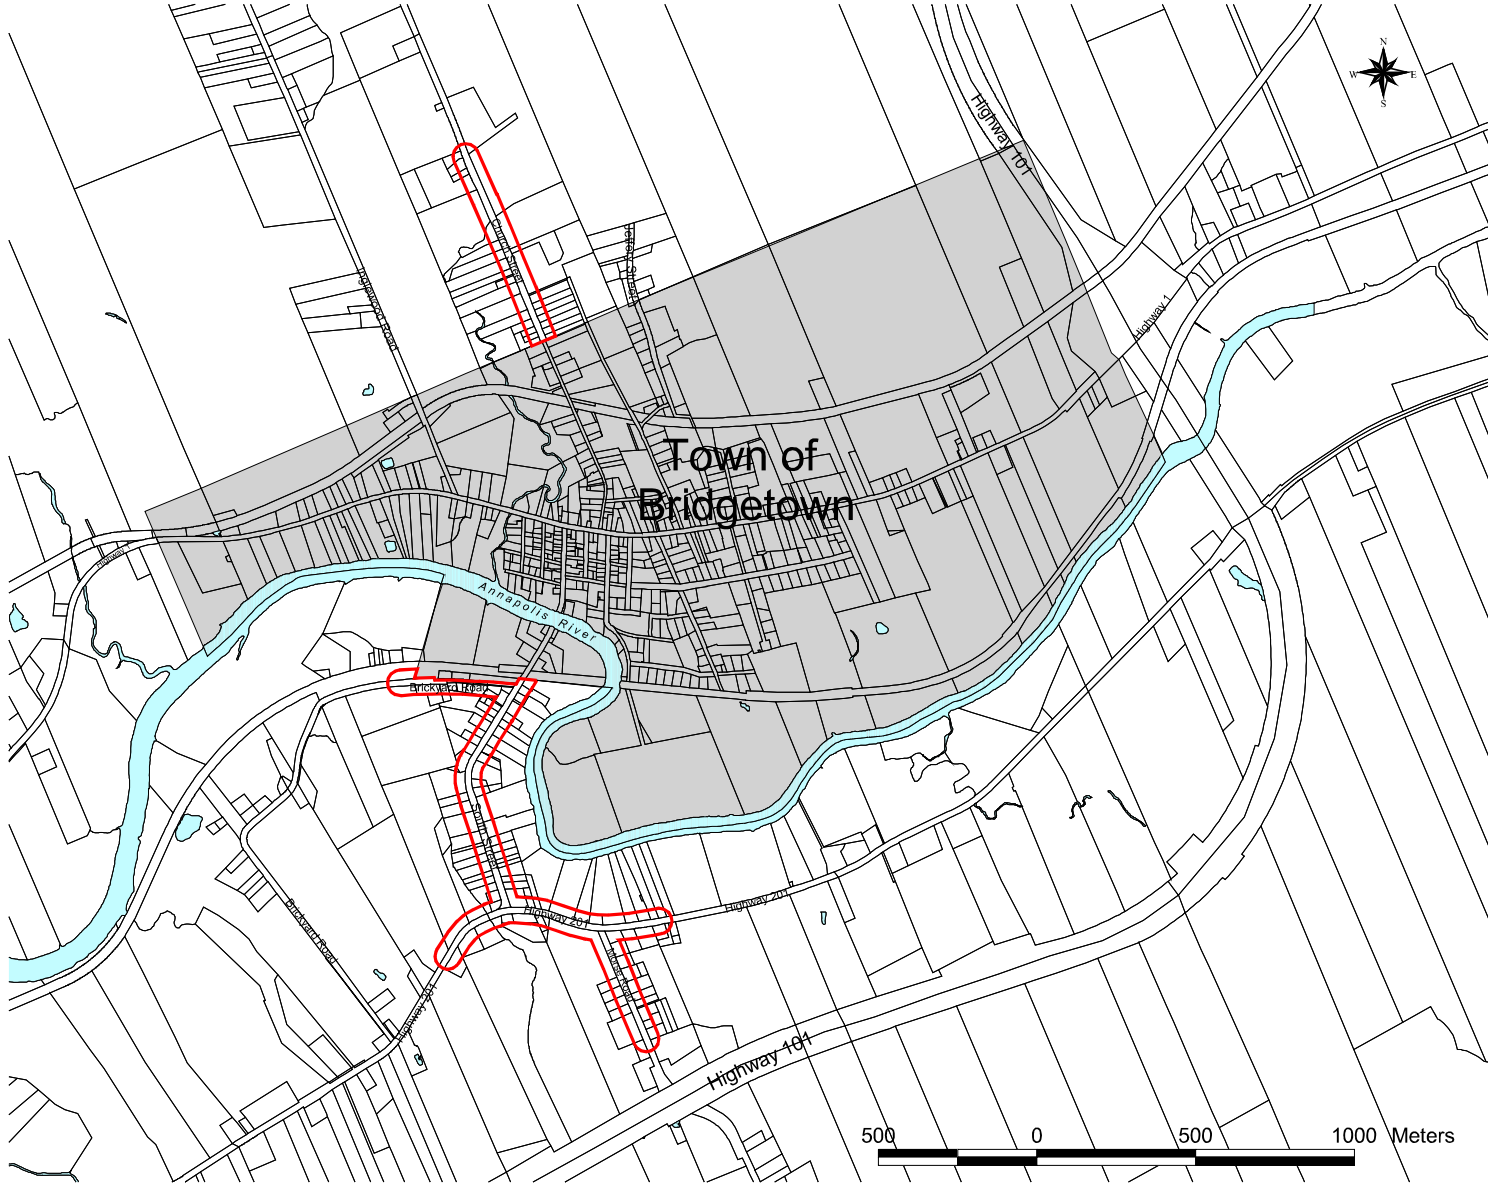

Subdivision By-law
**Municipality of
Annapolis County**
Schedule " G"
**Bear River
Served Area**

Legend

 Served Area Boundary

COUNTY OF ANNAPOLIS

Subdivision By-law
**Municipality of
Annapolis County**
Schedule "H"
**Brooklyn Road
Serviced Area**

Legend
 Serviced Area Boundary

Subdivision By-law
**Municipality of
Annapolis County**
Schedule "I"
**Carleton Corner &
Church Street
Serviced Area**

Legend
 Serviced Area Boundary

500 0 500 1000 Meters

Subdivision By-law
**Municipality of
Annapolis County**
Schedule "K"
**Deep Brook
Serviced Area**

Legend
 Serviced Area Boundary

Subdivision By-law
**Municipality of
 Annapolis County**
 Schedule "N"
**Lequille
 Serviced Area**

Legend
 Serviced Area Boundary

Subdivision By-law
**Municipality of
Annapolis County**
Schedule "O"
**Nictaux
Serviced Area**

Legend
 Serviced Area Boundary