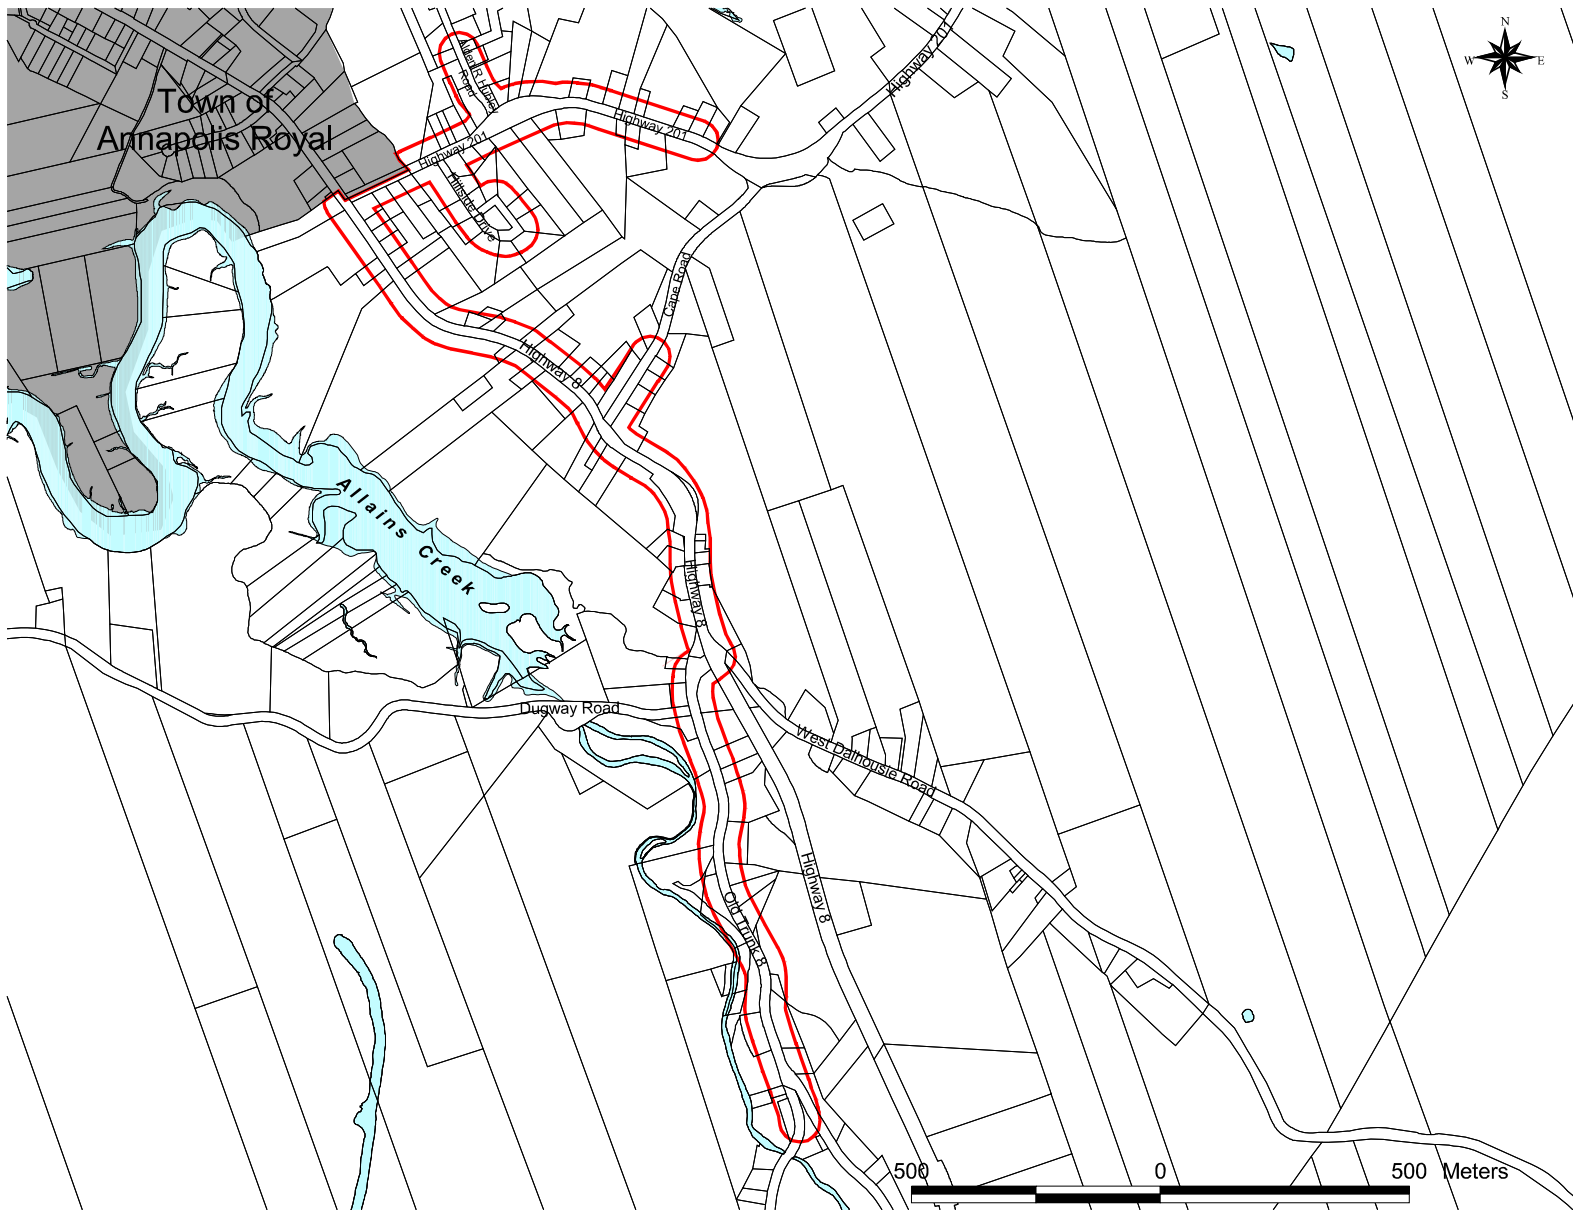

Subdivision By-law
**Municipality of
Annapolis County**
Schedule "N"
**Lequille
Serviced Area**

Legend
Serviced Area Boundary