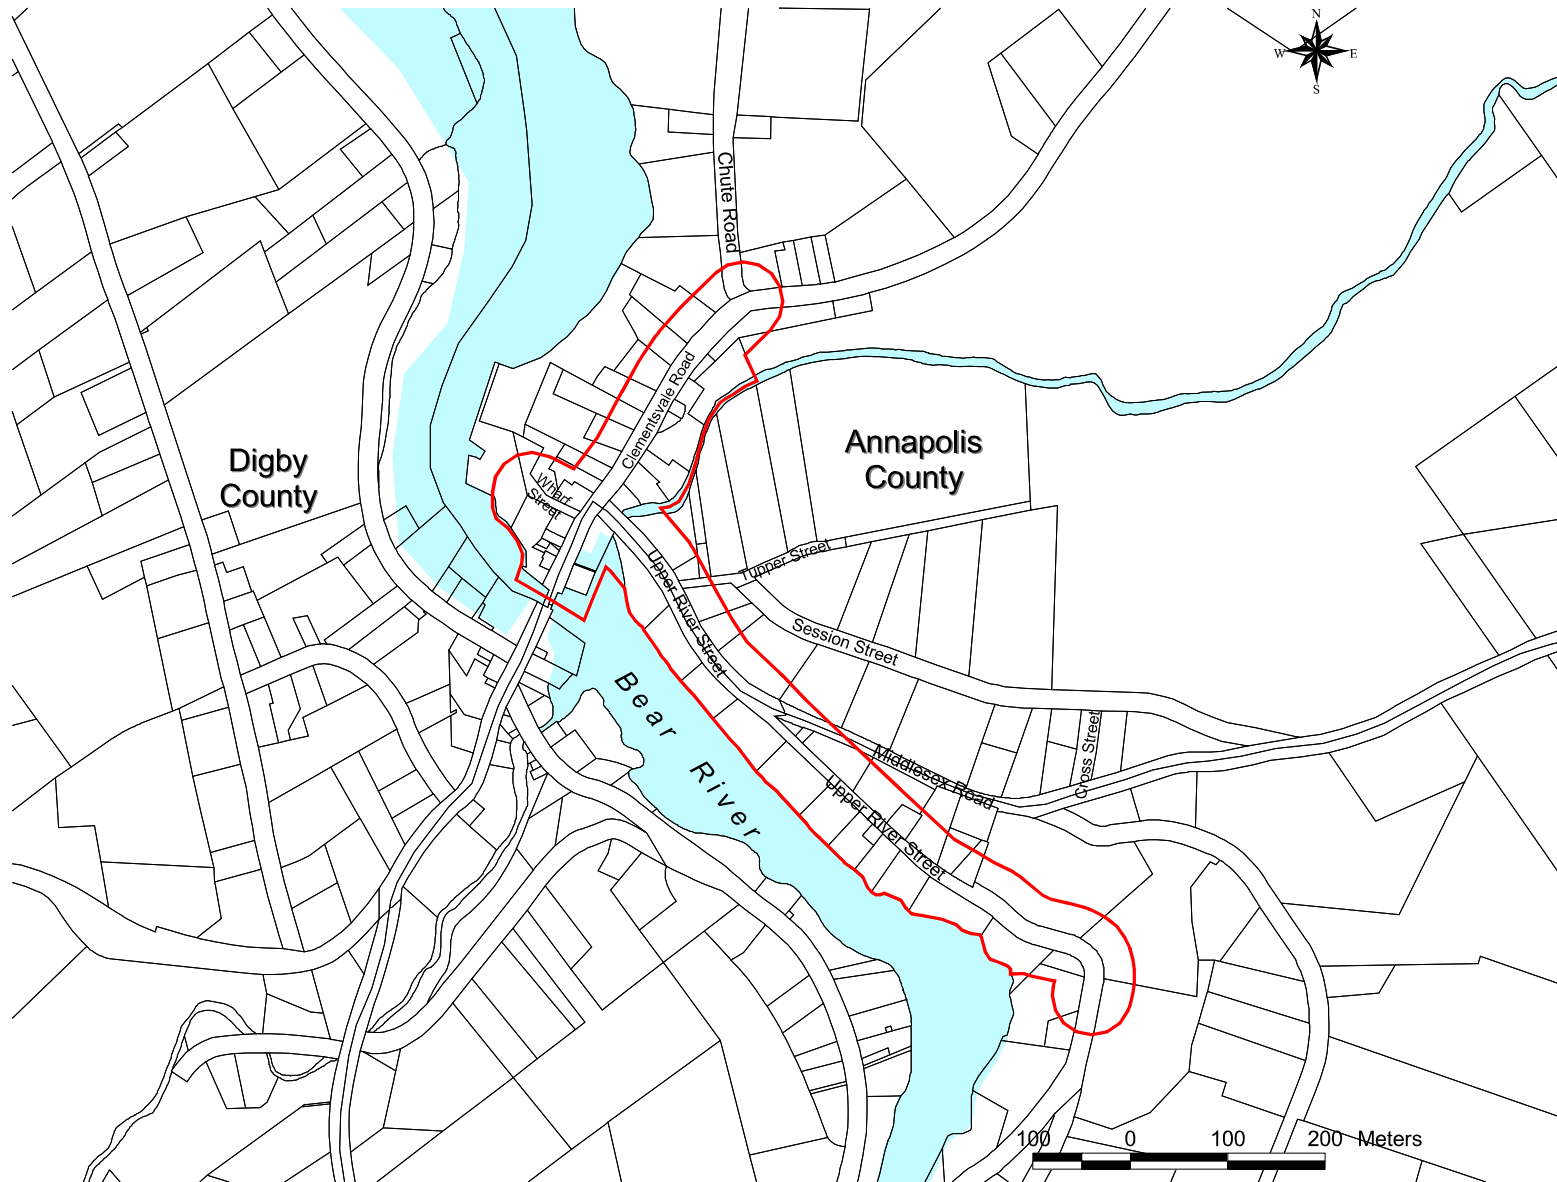

Subdivision By-law
**Municipality of
Annapolis County**
Schedule " G"
**Bear River
Served Area**

Legend

 Served Area Boundary

COUNTY OF ANNAPOLIS

Subdivision By-law
**Municipality of
Annapolis County**
Schedule "H"
**Brooklyn Road
Serviced Area**

Legend
 Serviced Area Boundary

Subdivision By-law
**Municipality of
Annapolis County**
Schedule "I"
**Carleton Corner &
Church Street
Serviced Area**

Legend
 Serviced Area Boundary

500 0 500 1000 Meters

Subdivision By-law
**Municipality of
Annapolis County**
Schedule "K"
**Deep Brook
Serviced Area**

Legend
 Serviced Area Boundary

Subdivision By-law
**Municipality of
 Annapolis County**
 Schedule "N"
**Lequille
 Serviced Area**

Legend
 Serviced Area Boundary

Subdivision By-law
**Municipality of
Annapolis County**
Schedule "O"
**Nictaux
Serviced Area**

Legend
 Serviced Area Boundary