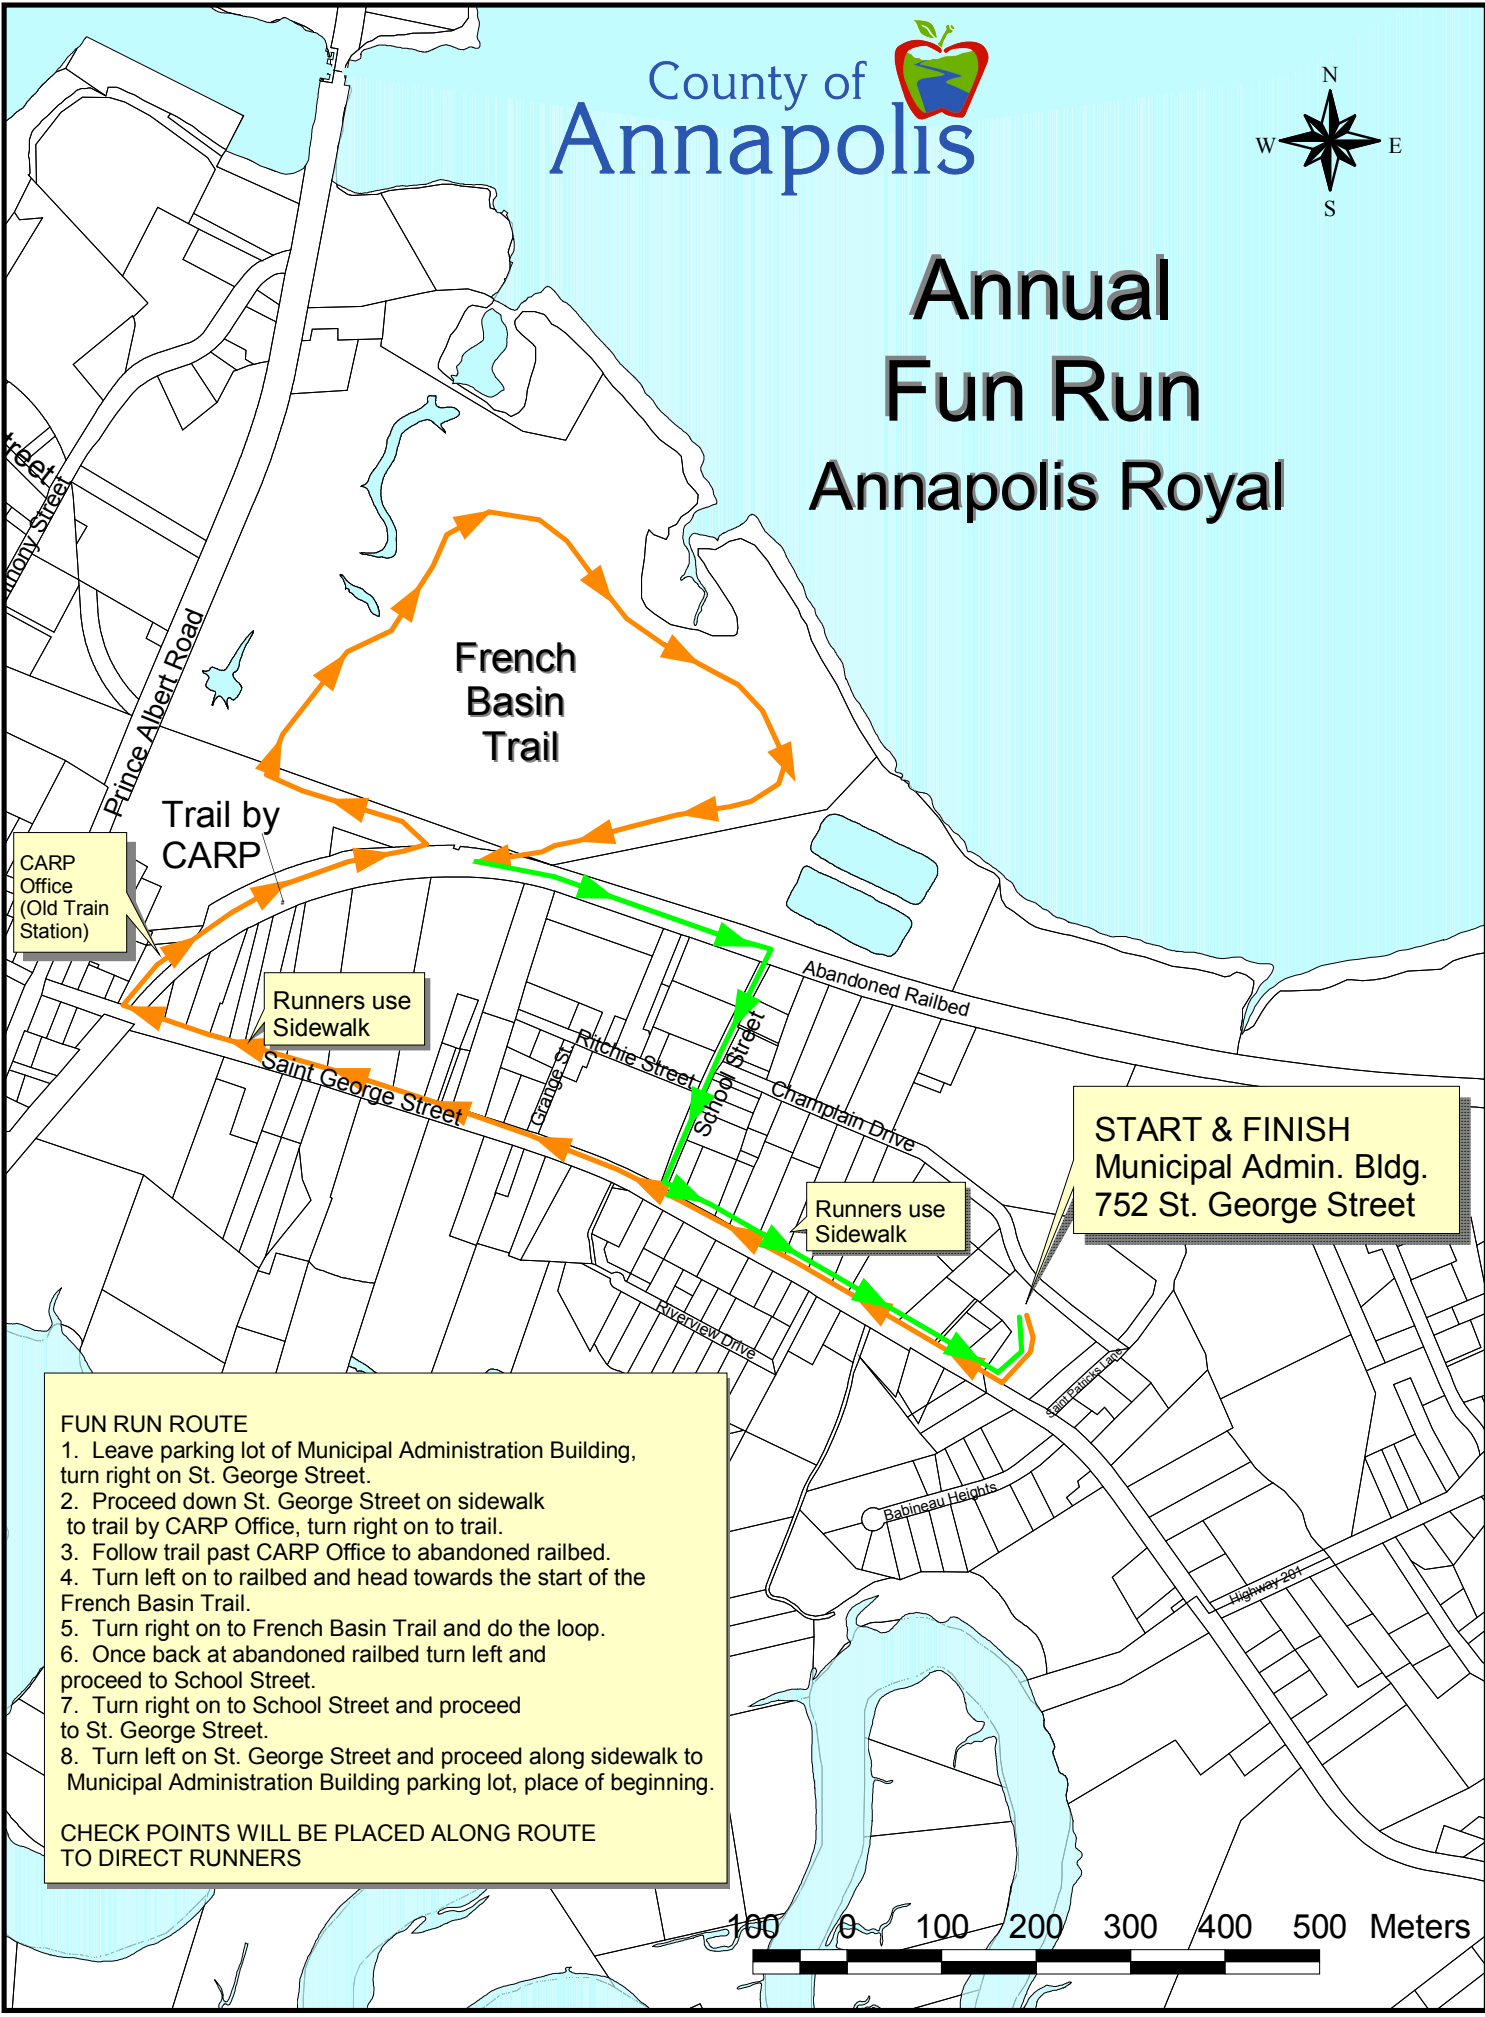

Annual Fun Run Annapolis Royal

CARP Office (Old Train Station)

Trail by CARP

Runners use Sidewalk

Runners use Sidewalk

START & FINISH
Municipal Admin. Bldg.
752 St. George Street

FUN RUN ROUTE

1. Leave parking lot of Municipal Administration Building, turn right on St. George Street.
2. Proceed down St. George Street on sidewalk to trail by CARP Office, turn right on to trail.
3. Follow trail past CARP Office to abandoned railbed.
4. Turn left on to railbed and head towards the start of the French Basin Trail.
5. Turn right on to French Basin Trail and do the loop.
6. Once back at abandoned railbed turn left and proceed to School Street.
7. Turn right on to School Street and proceed to St. George Street.
8. Turn left on St. George Street and proceed along sidewalk to Municipal Administration Building parking lot, place of beginning.

CHECK POINTS WILL BE PLACED ALONG ROUTE TO DIRECT RUNNERS